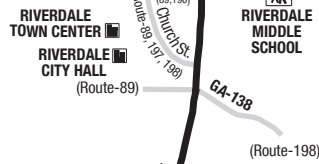

Routes intersecting at Lakewood/Ft. McPherson Station:
Rutas intersectando en la Estación Lakewood/Ft. McPherson:

- 42-Pryor Road
- 178-Empire Boulevard/Southside Industrial Park
- 183-Greenbriar
- 191-Riverdale/ATL International Terminal
- 194-Conley Road/Mt. Zion

 **HARTSFIELD-JACKSON
ATLANTA
INTERNATIONAL
AIRPORT**

International Terminal (Arrivals)

**NORTH
NORTE**

 **INTERSECTING ROUTES
Rutas Intersectando**

Routes intersecting at Xpress Park & Ride (Riverdale):
Rutas intersectando en el Parqueadero Xpress (Riverdale):

- 89-Old National Highway
- 191-Riverdale/ATL International Terminal
- 196-Upper Riverdale
- 197-Battle Creek Road
- Xpress

Routes intersecting at the Harold R. Banke Justice Center:
Rutas intersectando el Centro de Justicia del condado de Clayton:

- 191-Riverdale/ATL International Terminal
- 192-Old Dixie/Tara Boulevard
- 193-Morrow/Jonesboro
- 800-Lovejoy