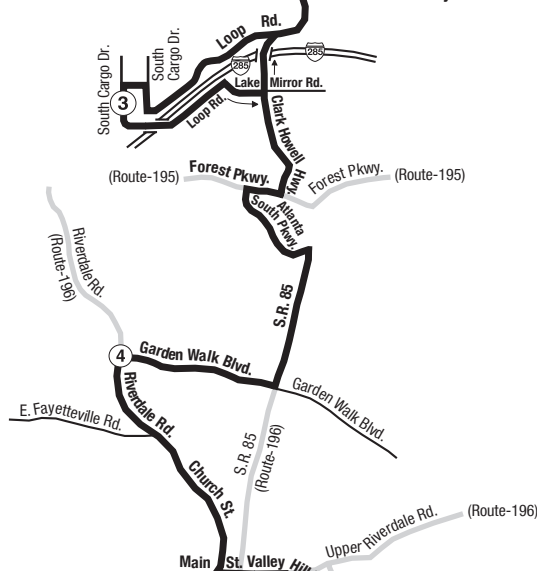

Routes intersecting at Lakewood/Ft. McPherson Station:
Rutas intersectando en la Estación Lakewood/Ft. McPherson:

- 42-Pryor Road
- 178-Empire Boulevard/Southside Industrial Park
- 183-Greenbriar
- 191-Riverdale/ATL International Terminal
- 194-Conley Road/Mt. Zion

 **HARTSFIELD-JACKSON
ATLANTA
INTERNATIONAL
AIRPORT**

International Terminal (Arrivals)

**NORTH
NORTE**

 **INTERSECTING ROUTES
Rutas Intersectando**

Routes intersecting at Xpress Park & Ride (Riverdale):
Rutas intersectando en el Parqueadero Xpress (Riverdale):

- 89-Old National Highway
- 191-Riverdale/ATL International Terminal
- 196-Upper Riverdale
- 197-Battle Creek Road
- Xpress

Routes intersecting at the Harold R. Banke Justice Center:
Rutas intersectando el Centro de Justicia del condado de Clayton:

- 191-Riverdale/ATL International Terminal
- 192-Old Dixie/Tara Boulevard
- 193-Morrow/Jonesboro
- 800-Lovejoy